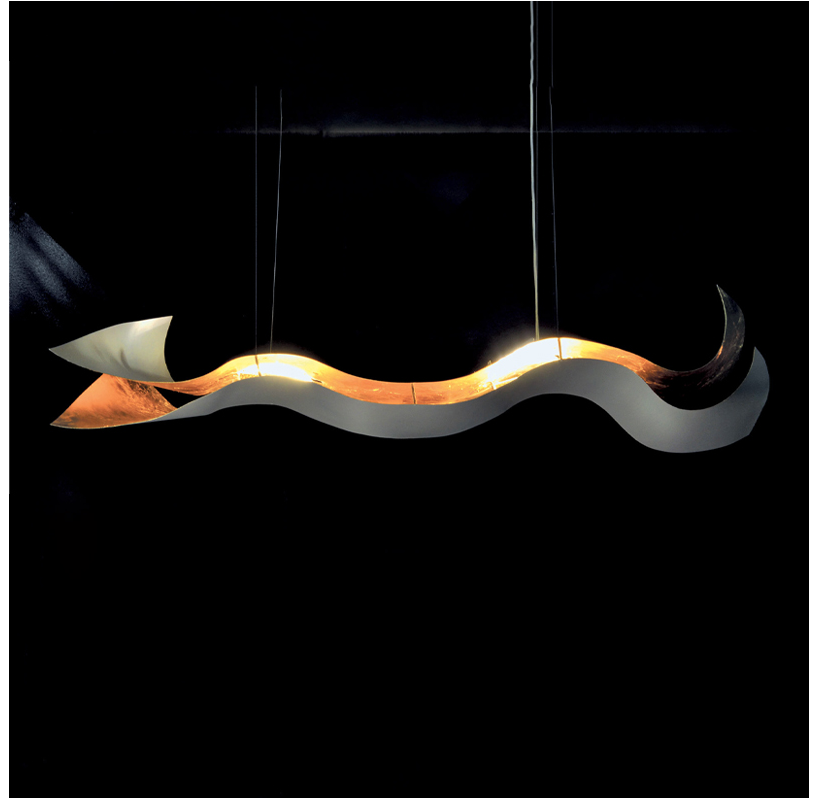

TEMPO PERSO SUSPENSION

D131229- _____

base number

1. To build a product code in our configurator select the specify button on the base model # product page
2. To build a manual product code on this datasheet choose from the options listed below in blue font and add the suffix to the base model #

GENERAL

Series: Tempo Perso

Brand: Knikerboker

Division: Design

Mounting Type: Suspension

Mounting Location: Ceiling

Subcategory: Pendant

PHYSICAL

Shape: Curves

Length (mm): 1000

Length (in): 39 3/8

Height (mm): 200

Height (in): 7 7/8

Light Distribution: Indirect

Fixture Finish: EWH / EBK / MAN / COF / PRD / SLF / GLF / CLF / BRL / EWS / EWG / EWC / EWR / EBS / EBG / EBC / EBC / EBB / MAS / MAD / MAC / MAB / COS / CGO / CCL / CBL / PRS / PRG / PRC / PRB

Fixture Material: Aluminum

Cable Details: 4 Steel Cables 2000mm / 78 3/4" - Silicon Cable 2000mm / 78 3/4"

ELECTRICAL

Lamp Type: LED

Total Output Wattage (W): 20

Dimming: Tri-Mode (Non-Dimming and Phase Dimming (120Vac only) and 0-10V Dimming)

Driver Included: Yes

Driver Location: Integrated

Driver Type: Constant Current - Universal

Driver Class: Class 2

Input Voltage (V): 120 - 277

Constant Current (MA): 250

Upon Request: 0-10Vdc dimming / Phase dimming @120Vac / 277Vac

LED

Number of LEDs: 2

Color Temperature (°K): 3000

Max. Delivered Lumen (lm): 2200

CRI: >85 CRI

Lamp Life (hrs): 50000

OPTICAL

RATINGS AND CERTIFICATIONS

Certified By: CSA Certified to UL and CSA Standards

IP rating: IP20