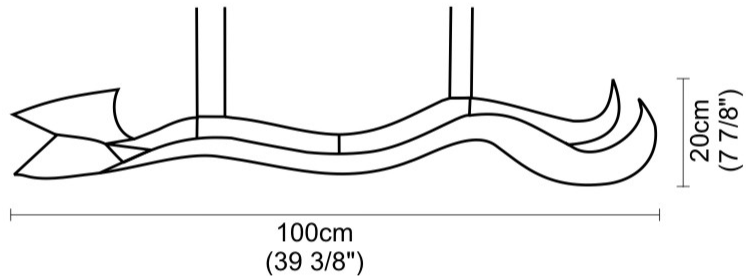

TEMPO PERSO SUSPENSION

D131229- _____

base number

1. To build a product code in our configurator select the specify button on the base model # product page
2. To build a manual product code on this datasheet choose from the options listed below in blue font and add the suffix to the base model #

GENERAL

Series: Tempo Perso

Brand: Knikerboker

Division: Design

Mounting Type: Suspension

Mounting Location: Ceiling

Subcategory: Pendant

PHYSICAL

Shape: Curves

Length (mm): 1000

Length (in): 39 3/8

Height (mm): 200

Height (in): 7 7/8

Light Distribution: Indirect

Fixture Finish: EWH / EBK / MAN / COF / PRD / SLF / GLF / CLF / BRL / EWS / EWG / EWC / EWR / EBS / EBG / EBC / EBC / EBB / MAS / MAD / MAC / MAB / COS / CGO / CCL / CBL / PRS / PRG / PRC / PRB

Fixture Material: Aluminum

Cable Details: 4 Steel Cables 2000mm / 78 3/4" - Silicon Cable 2000mm / 78 3/4"

ELECTRICAL

Lamp Type: LED

Total Output Wattage (W): 20

Dimming: Tri-Mode (Non-Dimming and Phase Dimming (120Vac only) and 0-10V Dimming)

Driver Included: Yes

Driver Location: Integrated

Driver Type: Constant Current - Universal

Driver Class: Class 2

Input Voltage (V): 120 - 277

Constant Current (MA): 250

Upon Request: 0-10Vdc dimming / Phase dimming @120Vac / 277Vac

LED

Number of LEDs: 2

Color Temperature (°K): 3000

Max. Delivered Lumen (lm): 2200

CRI: >85 CRI

Lamp Life (hrs): 50000

OPTICAL

RATINGS AND CERTIFICATIONS

Certified By: CSA Certified to UL and CSA Standards

IP rating: IP20